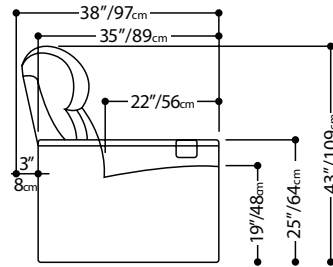

C8 SERIES

Arm Width: 5.5"/14cm | Standard Seat Width: 21.5"/54.6cm
 Loveseat Seat Width: 24"/61cm

FULL UPRIGHT POSITION:

RESTRICTED RECLINE:

FULL RECLINE:

FEATURES

Easy to clean, stainless steel cup-holder that removes with two screws for simple replacement.