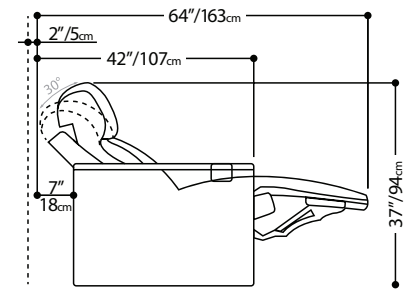

C8 SERIES

Arm Width: 5.5"/14cm | Standard Seat Width: 21.5"/54.6cm
 Loveseat Seat Width: 24"/61cm

FULL UPRIGHT POSITION:

RESTRICTED RECLINE:

FULL RECLINE:

FEATURES

Easy to clean, stainless steel cup-holder that removes with two screws for simple replacement.