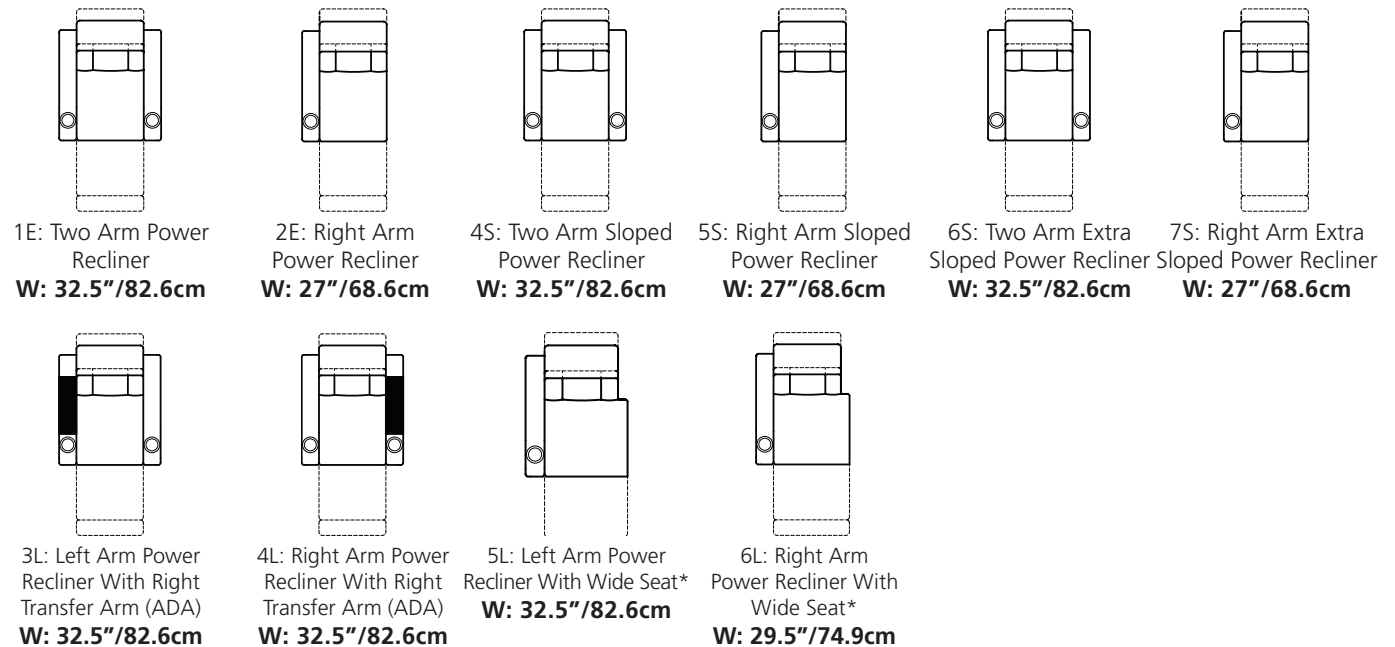

C8 SERIES

Arm Width: 5.5"/14cm | Standard Seat Width: 21.5"/54.6cm
 Loveseat Seat Width: 24"/61cm

FULL UPRIGHT POSITION:

RESTRICTED RECLINE:

FULL RECLINE:

FEATURES

Easy to clean, stainless steel cup-holder that removes with two screws for simple replacement.

Fixed or removable tray provides added convenience and comfort for dining guests

LED path light that illuminates the end of the row

Remote that provides recline position control of multiple rows of seats at once