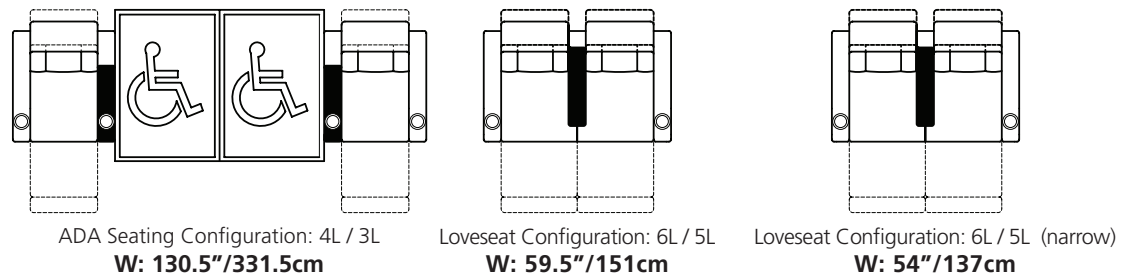

encore
by Palliser®

encore.palliser.com

Specifications are correct at time of printing and are subject to change without notice.

*The 5L and 6L pieces can only be ordered as a pair, creating a loveseat with a lift arm.