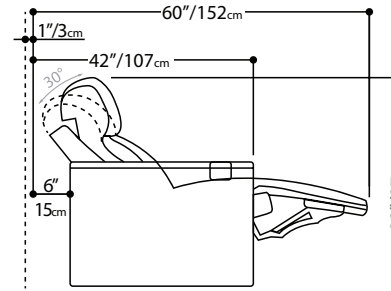

C8 SERIES

Arm Width: 5.5"/14cm | Standard Seat Width: 21.5"/54.6cm
 Loveseat Seat Width: 24"/61cm

FULL UPRIGHT POSITION:

RESTRICTED RECLINE:

FULL RECLINE:

FEATURES

Easy to clean, stainless steel cup-holder that removes with two screws for simple replacement.