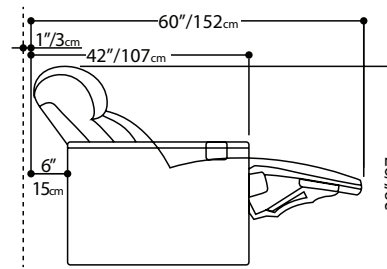

C7 SERIES

Arm Width: 5.5"/14cm | Standard Seat Width: 21.5"/54.6cm
 Loveseat Seat Width: 24"/61cm

FULL UPRIGHT POSITION:

RESTRICTED RECLINE:

FULL RECLINE:

FEATURES

Easy to clean, stainless steel cup-holder that removes with two screws for simple replacement.

CONFIGURATIONS

ADA Seating Configuration: 4L / 3L
W: 130.5"/331.5cm

Loveseat Configuration: 6L / 5L
W: 59.5"/151cm

Loveseat Configuration: 6L / 5L (narrow)
W: 54"/137cm

encore
 by Palliser®

encore.palliser.com

Specifications are correct at time of printing and are subject to change without notice.

*The 5L and 6L pieces can only be ordered as a pair, creating a loveseat with a lift arm.