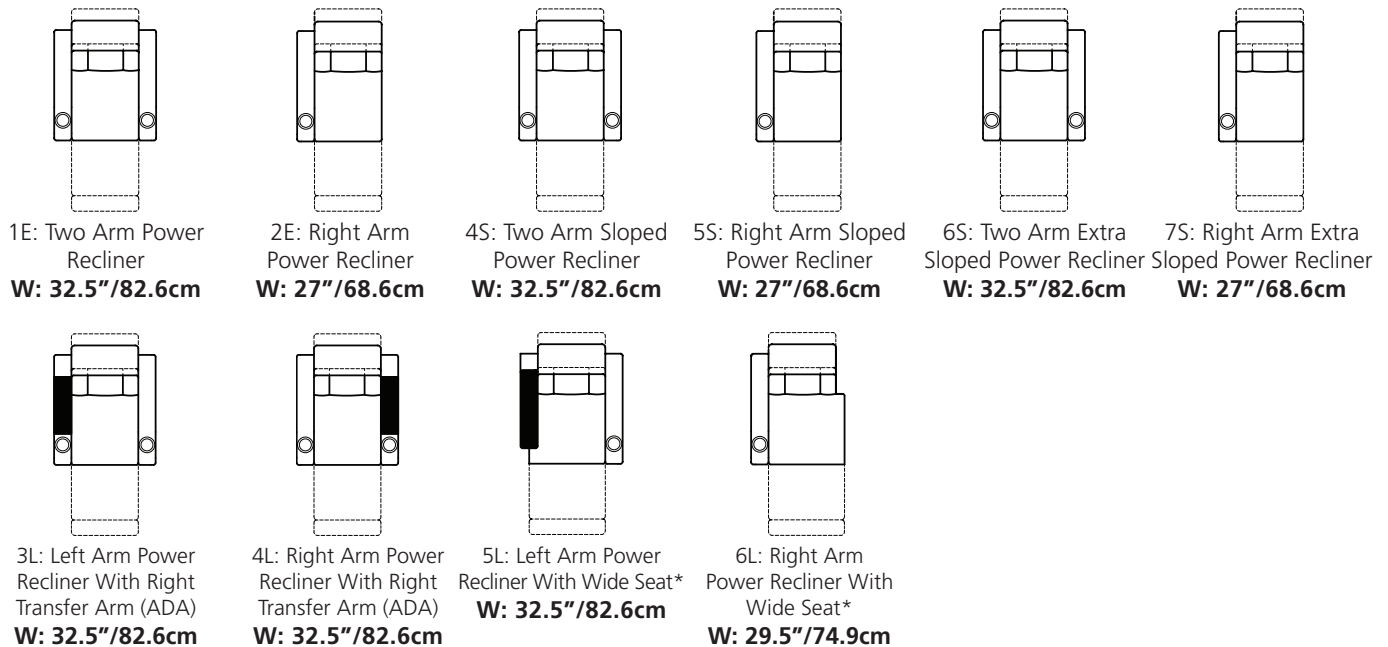

C7 SERIES

Arm Width: 5.5"/14cm | Standard Seat Width: 21.5"/54.6cm
 Loveseat Seat Width: 24"/61cm

FULL UPRIGHT POSITION:

RESTRICTED RECLINE:

FULL RECLINE:

FEATURES

Easy to clean, stainless steel cup-holder that removes with two screws for simple replacement.

Fixed or removable tray provides added convenience and comfort for dining guests

LED path light that illuminates the end of the row

Remote that provides recline position control of multiple rows of seats at once

CONFIGURATIONS

ADA Seating Configuration: 4L / 3L
W: 130.5"/331.5cm

Loveseat Configuration: 6L / 5L
W: 59.5"/151cm

Loveseat Configuration: 6L / 5L (narrow)
W: 54"/137cm

encore
 by Palliser®

encore.palliser.com