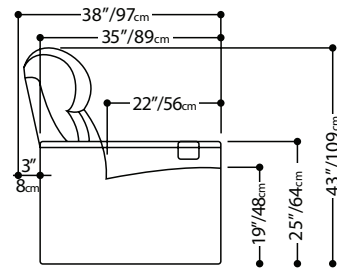

C7 SERIES

Arm Width: 5.5"/14cm | Standard Seat Width: 21.5"/54.6cm
 Loveseat Seat Width: 24"/61cm

FULL UPRIGHT POSITION:

RESTRICTED RECLINE:

FULL RECLINE:

FEATURES

Easy to clean, stainless steel cup-holder that removes with two screws for simple replacement.

CONFIGURATIONS

ADA Seating Configuration: 4L / 3L
W: 130.5"/331.5cm

Loveseat Configuration: 6L / 5L
W: 59.5"/151cm

Loveseat Configuration: 6L / 5L (narrow)
W: 54"/137cm

encore
 by Palliser®

encore.palliser.com

Specifications are correct at time of printing and are subject to change without notice.

*The 5L and 6L pieces can only be ordered as a pair, creating a loveseat with a lift arm.