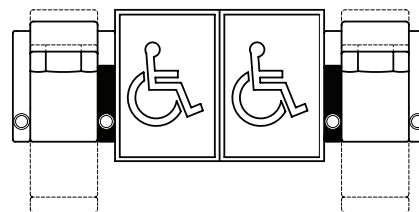

ADA Seating Configuration: 4L / 3L
W: 130.5"/331.5cm