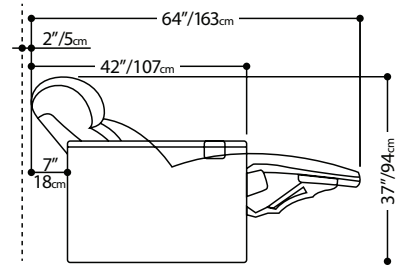

C7 SERIES

Arm Width: 5.5"/14cm | Standard Seat Width: 21.5"/54.6cm
 Loveseat Seat Width: 24"/61cm

FULL UPRIGHT POSITION:

RESTRICTED RECLINE:

FULL RECLINE:

FEATURES

Easy to clean, stainless steel cup-holder that removes with two screws for simple replacement.

CONFIGURATIONS

ADA Seating Configuration: 4L / 3L
W: 130.5"/331.5cm

Loveseat Configuration: 6L / 5L
W: 59.5"/151cm

Loveseat Configuration: 6L / 5L (narrow)
W: 54"/137cm

encore
 by Palliser®

encore.palliser.com

Specifications are correct at time of printing and are subject to change without notice.

*The 5L and 6L pieces can only be ordered as a pair, creating a loveseat with a lift arm.