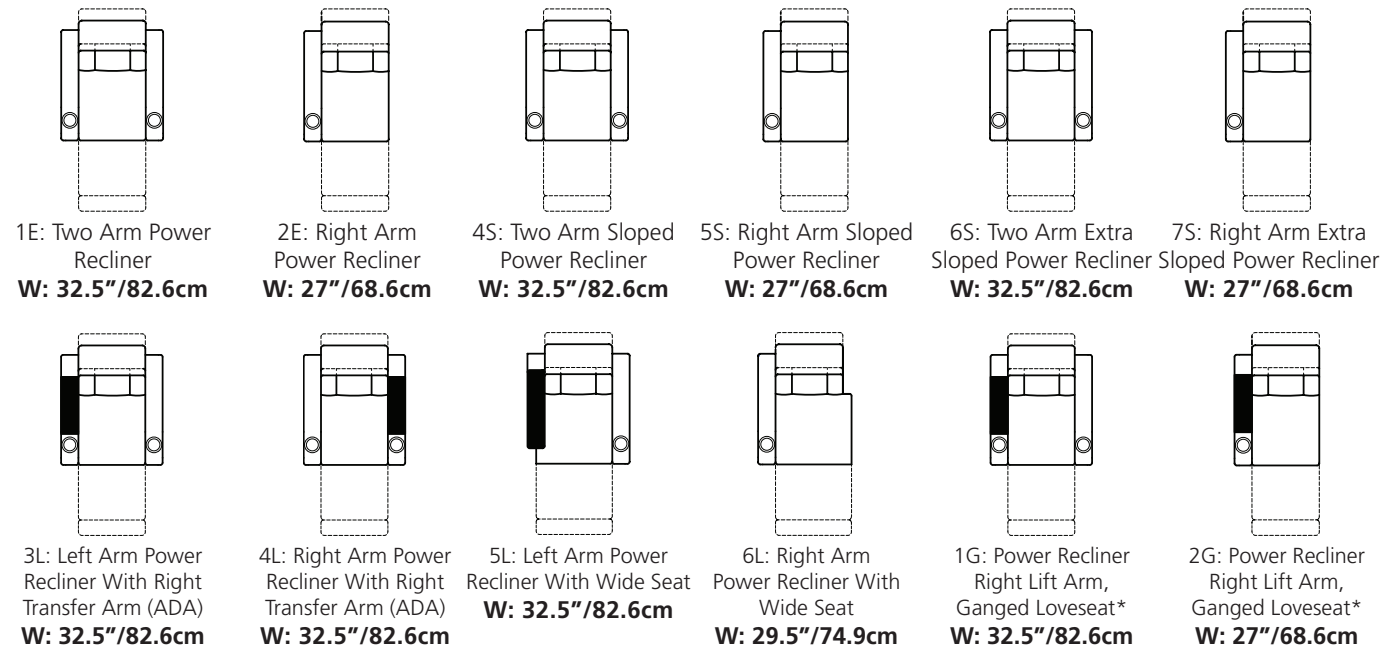

OPTIONS

Factory-installed LED seat number to guide guests to their seats

Factory-installed LED aisle letter to guide guests to the correct row

Fixed or removable tray provides added convenience and comfort for dining guests

LED path light that illuminates the end of the row

Remote that provides recline position control of multiple rows of seats at once

Internal heating pad in the lower back

CONFIGURATIONS