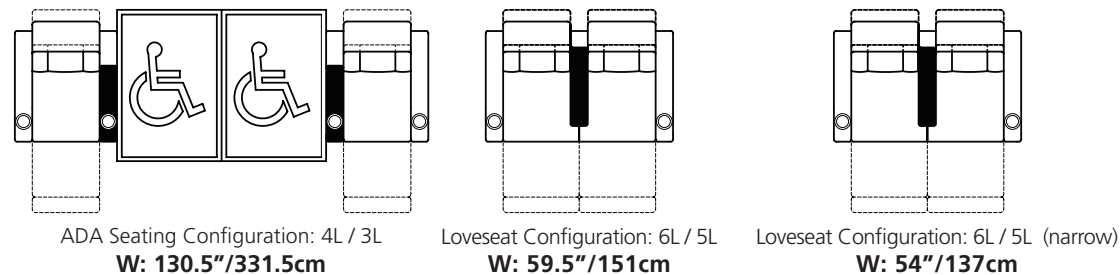

encore
by Palliser®
encore.palliser.com

Specifications are correct at time of printing and are subject to change without notice.

*The 5L and 6L pieces can only be ordered as a pair, creating a loveseat with a lift arm.