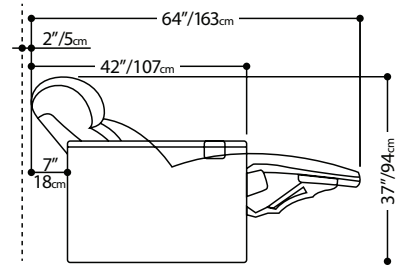

C1 SERIES

Arm Width: 5.5"/14cm | Standard Seat Width: 21.5"/54.6cm
 Loveseat Seat Width: 24"/61cm

FULL UPRIGHT POSITION:

RESTRICTED RECLINE:

FULL RECLINE:

FEATURES

Easy to clean, stainless steel cup-holder that removes with two screws for simple replacement.