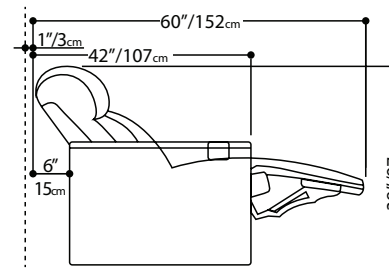

C1 SERIES

Arm Width: 5.5"/14cm | Standard Seat Width: 21.5"/54.6cm
 Loveseat Seat Width: 24"/61cm

FULL UPRIGHT POSITION:

RESTRICTED RECLINE:

FULL RECLINE:

FEATURES

Easy to clean, stainless steel cup-holder that removes with two screws for simple replacement.