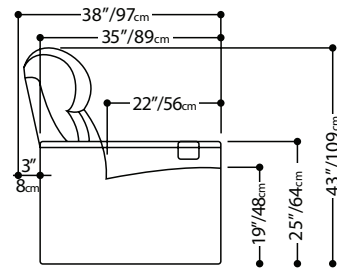

C1 SERIES

Arm Width: 5.5"/14cm | Standard Seat Width: 21.5"/54.6cm
 Loveseat Seat Width: 24"/61cm

FULL UPRIGHT POSITION:

RESTRICTED RECLINE:

FULL RECLINE:

FEATURES

Easy to clean, stainless steel cup-holder that removes with two screws for simple replacement.